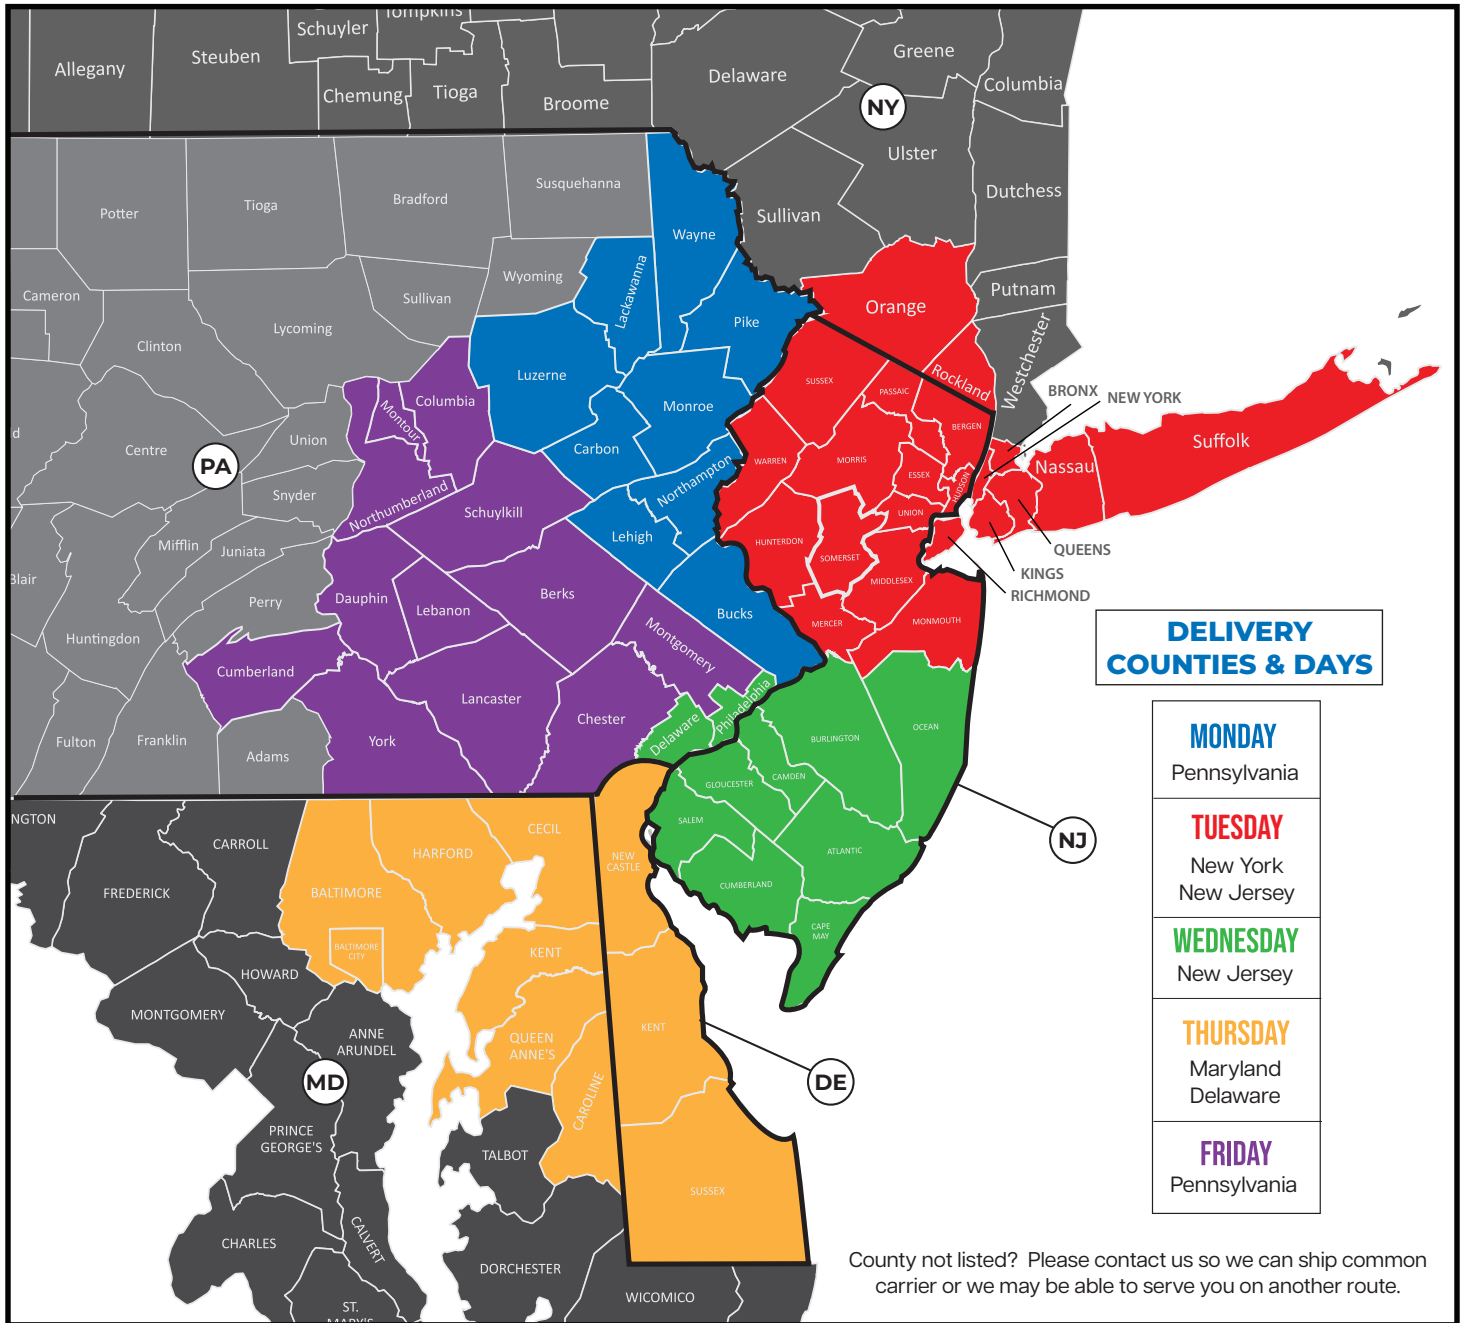

WHAT IS STARMARK LOCAL?

What Is Starmark Local?

Starmark Local is a weekly white glove delivery service bringing Starmark’s cremation and funeral products directly to your door. Depending on your needs, Starmark Local will be there every week, rain or shine, delivering the cremation and funeral products you need in a way that is more convenient for you. No longer will you wonder when or if your shipment is going to arrive. You can place orders directly through Ryan Watkins for scheduling the next available weekly delivery.

Call by 11 a.m. the day before we are in your zone to place your order. Monday deliveries please call Friday.

OR

Place orders via email 24/7 to: ryan.watkins@starmarkcp.com
Your order will be confirmed via email.